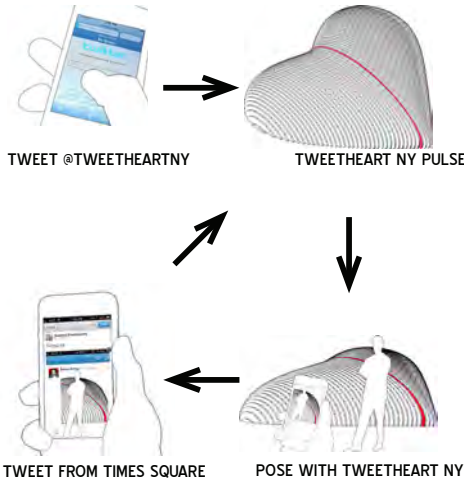

TWEETHEART NY

by

HAIKO CORNELISSEN ARCHITECTEN
ARCHITECTS

with

ARUP
ENGINEERS

and

TOMORROW LAB
INTERACTIVE DESIGNERS

Every tweet sent from Times Square makes TWEETHEART NY pulse with glowing sections of red light. Just one tweet can make the giant heart pulse, but the more social interaction happens in Times Square, the more excitedly TWEETHEART NY will beat.

TWEETHEART NY, by Haiko Cornelissen Architecten in collaboration with ARUP and Tomorrow Lab, monitors the Twitter traffic at Times Square. Through geolocation tags attached to each tweet, the sculpture is able to reflect social media interaction in its surroundings. Tweets sent straight to the

heart's Twitter account will make it glow even more intensely.

The eight-foot glowing sculpture consists of 64 sections of low-wattage light tape. The red light is sandwiched between sections of recycled plywood to form a synergy between light and shape. Thanks to the scale, lighting and positioning of the heart, the sculpture looks different from every angle.

At night the changing lights of the ring paint the fluttering movement solid and let you capture thousands of unique hearts to share across the world.

The 10ft tall glowing kinetic sculpture is human powered, with the potential to incorporate automation, light, sound and online interactivity.