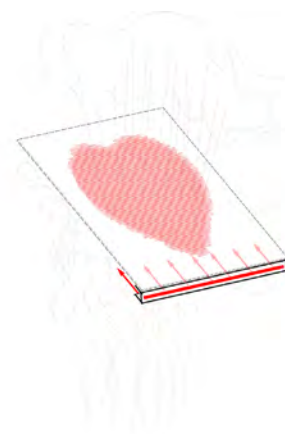

High-power LEDs along one edge of the top surface create a thin red layer of light that intersects with the steam and creates a glowing red heart.