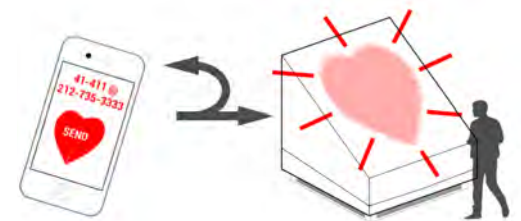

THE LIVING
www.thelivingnewyork.com