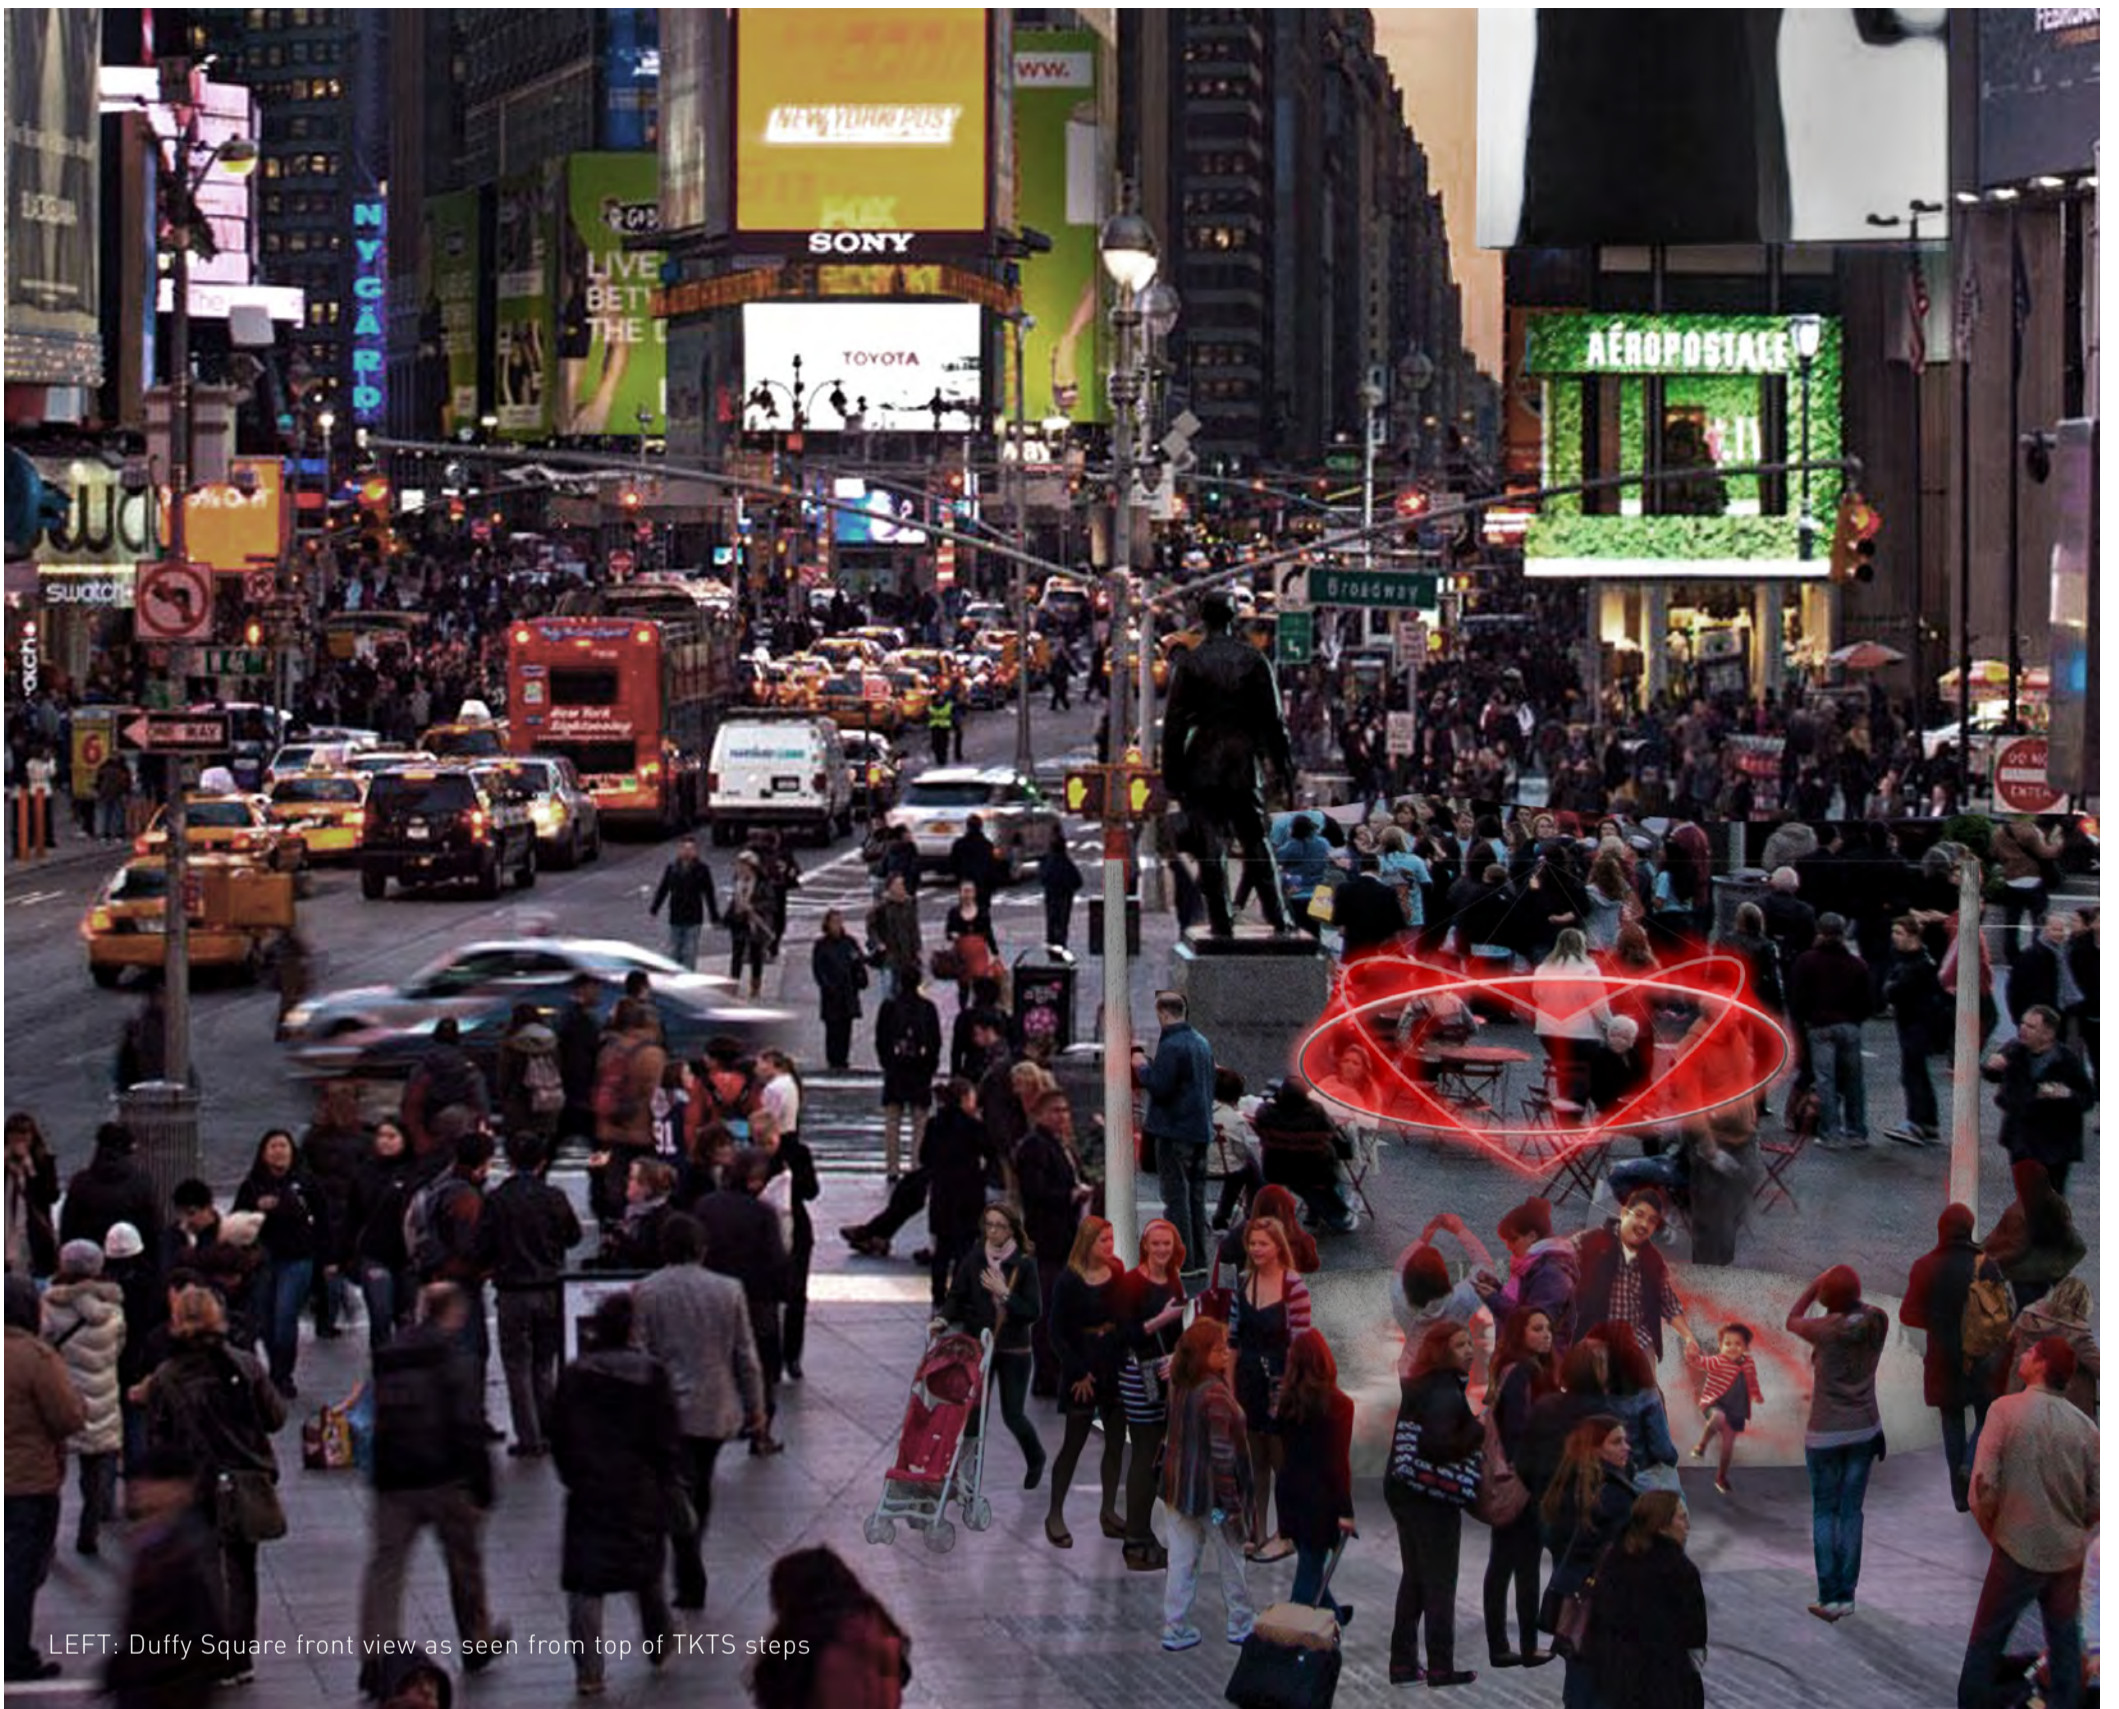

TWEETHEART NY

by

HAIKO CORNELISSEN ARCHITECTEN
ARCHITECTS

with

ARUP
ENGINEERS

and

TOMORROW LAB
INTERACTIVE DESIGNERS

Every tweet sent from Times Square makes TWEETHEART NY pulse with glowing sections of red light. Just one tweet can make the giant heart pulse, but the more social interaction happens in Times Square, the more excitedly TWEETHEART NY will beat.

TWEETHEART NY, by Haiko Cornelissen Architecten in collaboration with ARUP and Tomorrow Lab, monitors the Twitter traffic at Times Square. Through geolocation tags attached to each tweet, the sculpture is able to reflect social media interaction in its surroundings. Tweets sent straight to the

heart's Twitter account will make it glow even more intensely.

The eight-foot glowing sculpture consists of 64 sections of low-wattage light tape. The red light is sandwiched between sections of recycled plywood to form a synergy between light and shape. Thanks to the scale, lighting and positioning of the heart, the sculpture looks different from every angle.

Send a tweet and show your love.

www.haikocornelissen.com

LEFT: Duffy Square front view as seen from top of TKTS steps

Our heart is made from an illuminated circle suspended above Times Square. When pulled it folds to form a heart. When let go it flutters until it regains its balance.