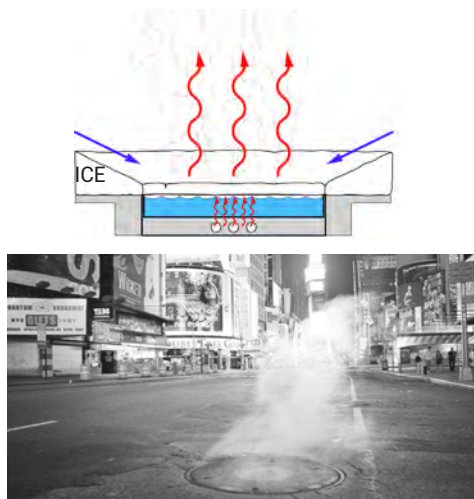

A pool of heated water is surrounded by a ring of ice, and this creates a dynamic steam cloud—water, ice, and steam creating a simple ecosystem.