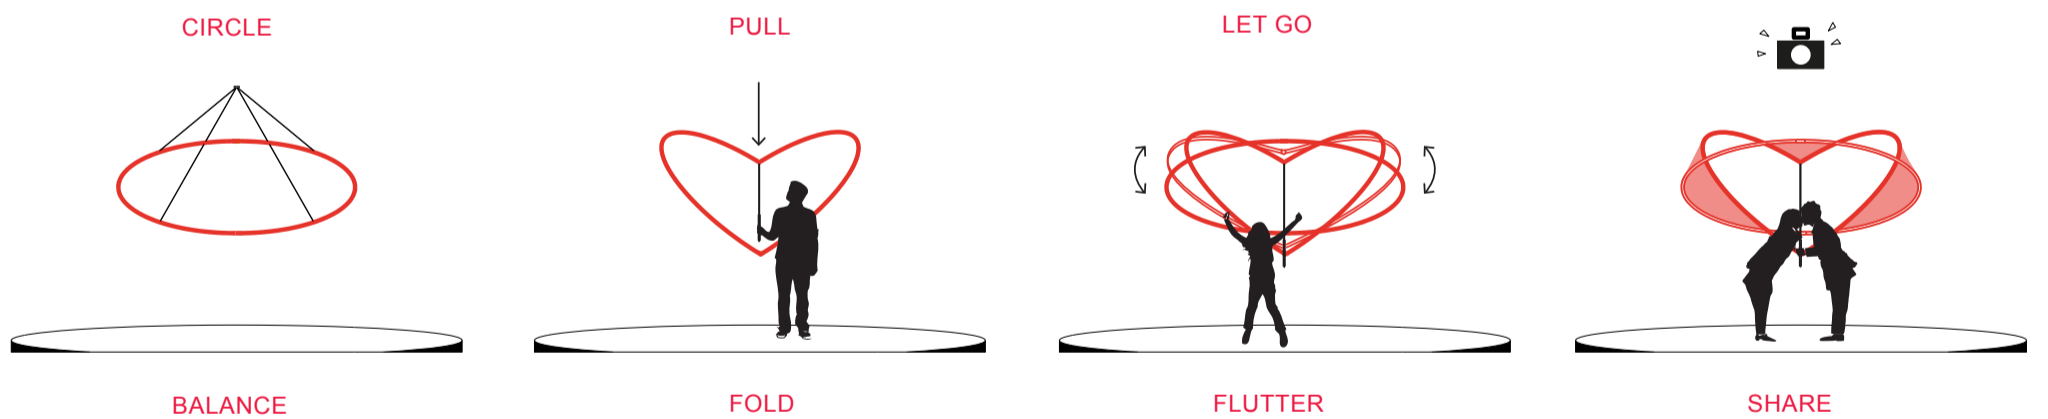

TWEETHEART NY, by Haiko Cornelissen Architecten in collaboration with ARUP and Tomorrow Lab, monitors the Twitter traffic at Times Square. Through geolocation tags attached to each tweet, the sculpture is able to reflect social media interaction in its surroundings. Tweets sent straight to the

heart's Twitter account will make it glow even more intensely.

The eight-foot glowing sculpture consists of 64 sections of low-wattage light tape. The red light is sandwiched between sections of recycled plywood to form a synergy between light and shape. Thanks to the scale, lighting and positioning of the heart, the sculpture looks different from every angle.

Send a tweet and show your love.

www.haikocornelissen.com

LEFT: Duffy Square front view as seen from top of TKTS steps

Our heart is made from an illuminated circle suspended above Times Square. When pulled it folds to form a heart. When let go it flutters until it regains its balance.

At night the changing lights of the ring paint the fluttering movement solid and let you capture thousands of unique hearts to share across the world.

The 10ft tall glowing kinetic sculpture is human powered, with the potential to incorporate automation, light, sound and online interactivity.